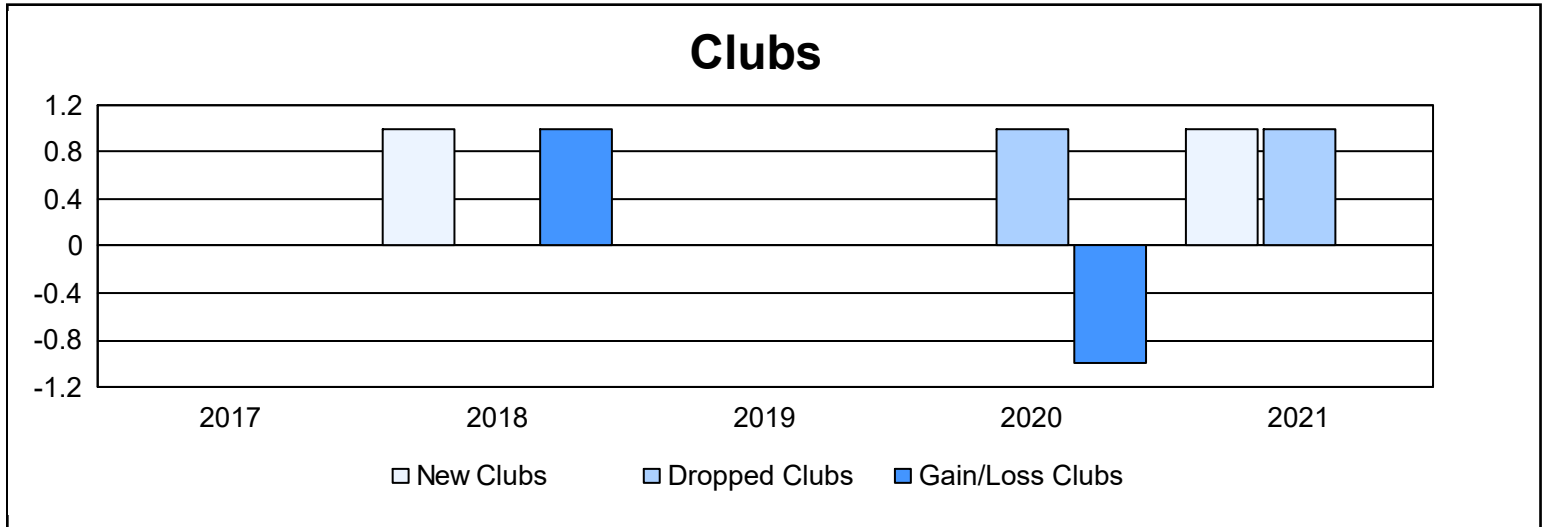

Year	New Clubs	Dropped Clubs	Gain/ Loss Clubs	New Members	Charter Members	Reinstate Members	Transfer Members	Total Member Added	Total Members Dropped	Gain/ Loss Members
2016-2017	0	0	0	173	0	10	8	191	201	-10
2017-2018	1	0	1	199	26	7	6	238	229	9
2018-2019	0	0	0	186	3	5	17	211	211	0
2019-2020	0	1	-1	121	0	8	15	144	230	-86
2020-2021	1	1	0	81	17	14	3	115	215	-100
<b>Average</b>	<b>0</b>	<b>0</b>	<b>0</b>	<b>152</b>	<b>9</b>	<b>9</b>	<b>10</b>	<b>180</b>	<b>217</b>	<b>-37</b>

### Membership Composition June 2021 Cumulative