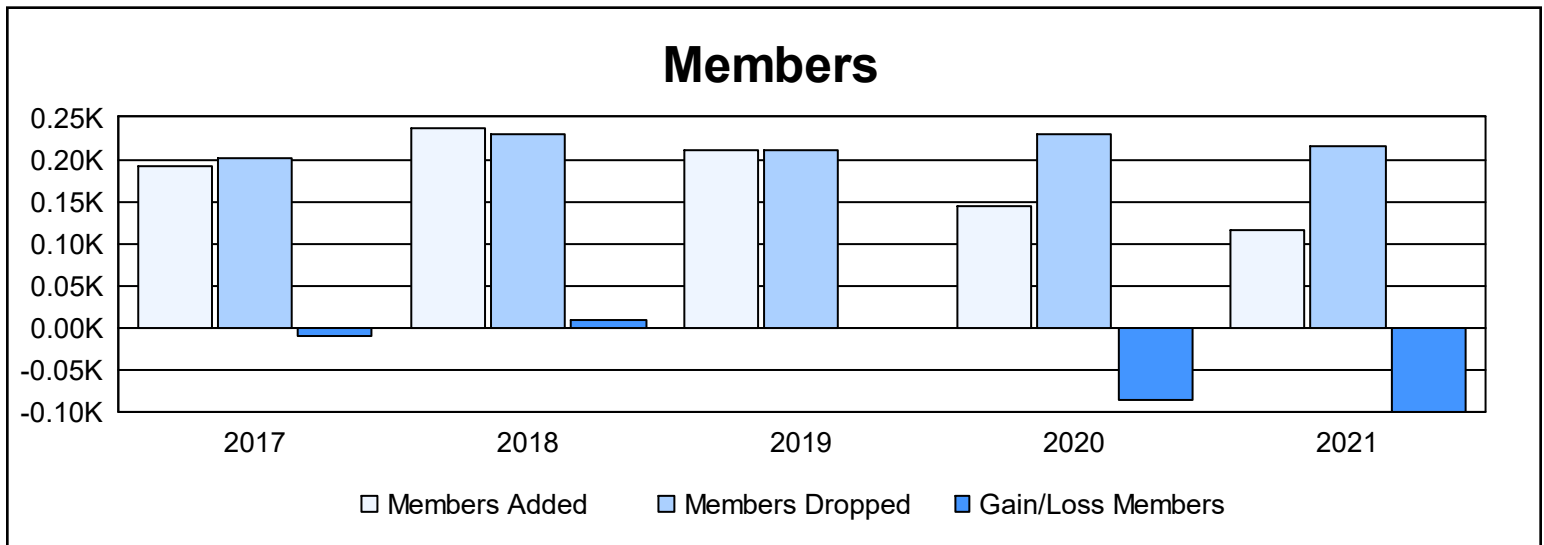

Year	New Clubs	Dropped Clubs	Gain/ Loss Clubs	New Members	Charter Members	Reinstate Members	Transfer Members	Total Member Added	Total Members Dropped	Gain/ Loss Members
2016-2017	0	0	0	173	0	10	8	191	201	-10
2017-2018	1	0	1	199	26	7	6	238	229	9
2018-2019	0	0	0	186	3	5	17	211	211	0
2019-2020	0	1	-1	121	0	8	15	144	230	-86
2020-2021	1	1	0	81	17	14	3	115	215	-100
<b>Average</b>	<b>0</b>	<b>0</b>	<b>0</b>	<b>152</b>	<b>9</b>	<b>9</b>	<b>10</b>	<b>180</b>	<b>217</b>	<b>-37</b>

### Membership Composition June 2021 Cumulative